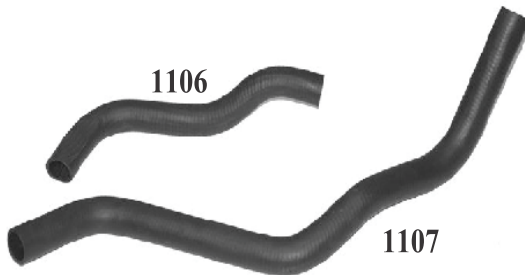

SANTRO XING		
Part No.	S.No.	Description
AP 1105		Hose Pipe Set Santro Xing (2 Pcs.)
AP 1106	1	Upper Hose
AP 1107	2	Lower Hose