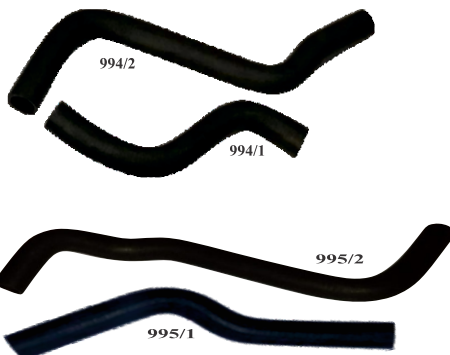

Maruti 0.8L Super Carry (Petrol)		
Part No.	S.No.	Description
AP 994		Hose Pipe Set Super Carry 0.8L (Petrol)Set of 2 Pcs.
AP 994/1	1	17841M77PB0 : Radiator Inlet Hose (Petrol)
AP 994/2	2	17851M77PA0 : Radiator Outlet Hose (Petrol)

Maruti 0.8L Super Carry (Diesel)		
Part No.	S.No.	Description
AP 995		Hose Pipe Set Super Carry 0.8L (Diesel) Set of 2 Pcs.
AP 995/1	1	17841M77P00 : Radiator Inlet Hose (Diesel)
AP 995/2	2	17851M77P00 : Radiator Outlet Hose (Diesel)