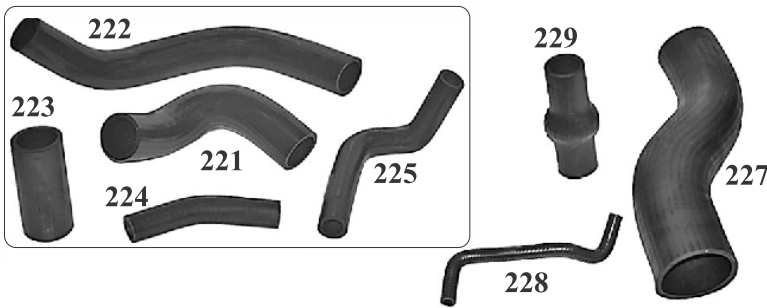

TATA 207 Di Rx

Part No.	S.No.	Description
AP 220		Hose Pipe Set (Set of 5 pcs.)
AP 221	1	Top Hose(Double Bend)
AP 222	2	Bottom Hose (L-Bend)
AP 223/004	3	Cut Piece Hose, (1½" X 4")
AP 224 / 204	4	Nalki (C-Type, Small)
AP 225 / 205	5	Nalki Hose (Big)
AP 227		Air Cleaner Hose (2¾" & 2½")
AP 228 / 210		Alternator Hose
AP 229 / 215		Bellow Hose (5.75" Long)