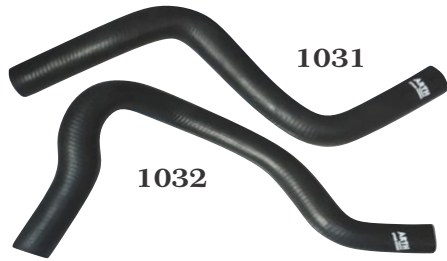

SUZUKI CELERIO DSL		
Part No.	S.No.	Description
AP 1030		HOSE PIPE SET (2PCS)
AP 1031	1	TOP HOSE
AP 1032	2	BOTTOM HOSE