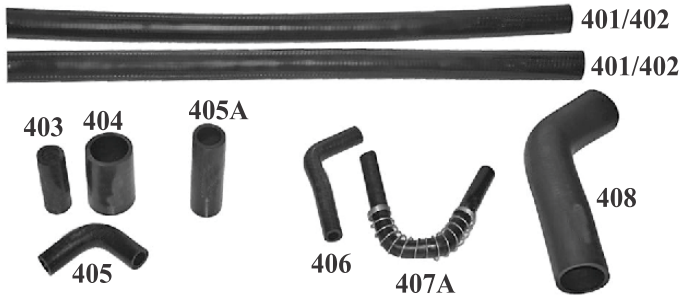

ACE & MAGIC

Part No.	S.No.	Description
AP 400		Hose Pipe Set Ace O/M (Set of 5 pcs.)
AP 401 / 402	1	2 Pcs. : Straight Hose, (1" X 38")
AP 403	2	Cut Piece Hose, (3/4" X 2 3/4")
AP 404	3	Cut Piece Hose, (1 1/2" X 2 3/4")
AP 405	4	Tapped Hose (L-Bend), Small
AP 405A	5	Cut Piece Hose, (1" X 4")
AP 406	6	Alternator Hose Ace O/M (5803)
AP 407	7	Alternator Hose Ace Magic
AP 407A	8	Alternator Hose Ace Magic (With Spring)
AP 408	9	Diesel Tank Hose Ace
AP 409	10	Cut Piece Set Ace (Set of 3 pcs.) (403+404+405)
AP 409 A		Cut Piece Set Ace (Set of 3 pcs.) (403+404+405A)