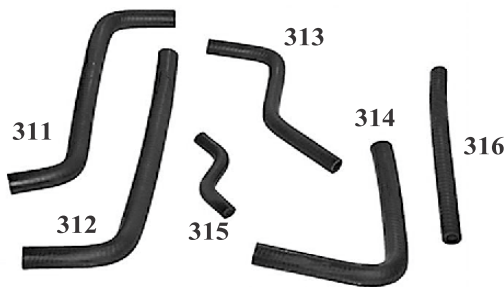

ALTERNATOR KIT SUMO

Part No.	S.No.	Description
AP 310		Alternator Kit (Set of 6 pcs.)
AP 311	1	Air Breather Hose (Z- Bend, Big)
AP 312	2	Air Breather Hose (L- Bend, Big)
AP 313	3	Alternator Hose (S-Bend Hose, Medium)
AP 314	4	Steering Pipe (J-Bend Hose)
AP 315	5	Coolent Pipe (S-Bend Hose, Small)
AP 316	6	Oil Booster Hose (Straight)