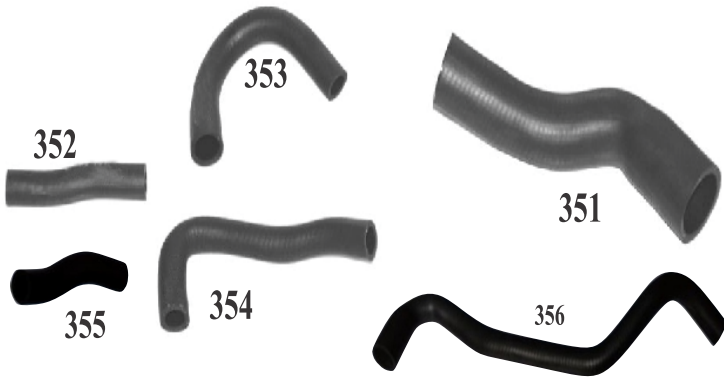

TATA SAFARI DICOR 2.2L

Part No.	S.No.	Description
AP 350		Hose Pipe Set Tata Safari Dicor (Set of 6 Pcs.)
AP 351/373	1	Upper Cooling Pipe to Rad. Hose (5801)
AP 352/343	2	Bypass Pipe to Thermostat Hose (5810)
AP 353/344	3	Oil Cooler Outlet Hose (5815)
AP 354/345	4	Crankcase to Oil Cooler Hose (5804)
AP 355/346	5	S-Bend Hose (5809)
AP 356/347	6	Fill Hose Radiator (5807)