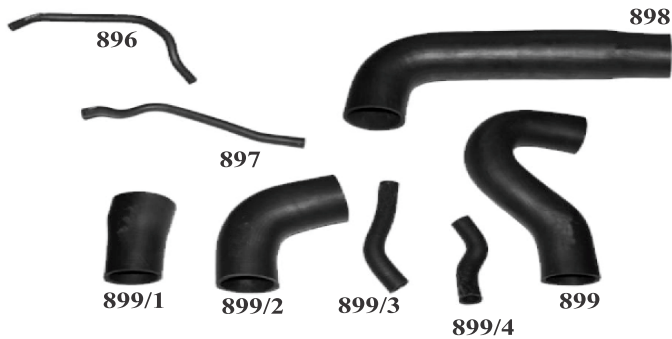

MAHINDRA JEETO

Part No.	S.No.	Description
AP 890A		Hose Pipe Set Jeeto (With Fitting)
AP 890		Hose Pipe Set Mahindra Jeeto (4 Pcs.)
AP 891	1	Radiator Intel Hose (2150N)
AP 892	2	Radiator Outlet Hose
AP 893	3	Rubber Hose (2190N)
AP 894	4	Branch Hose
AP 895		Radiator Outlet Hose (2320N)