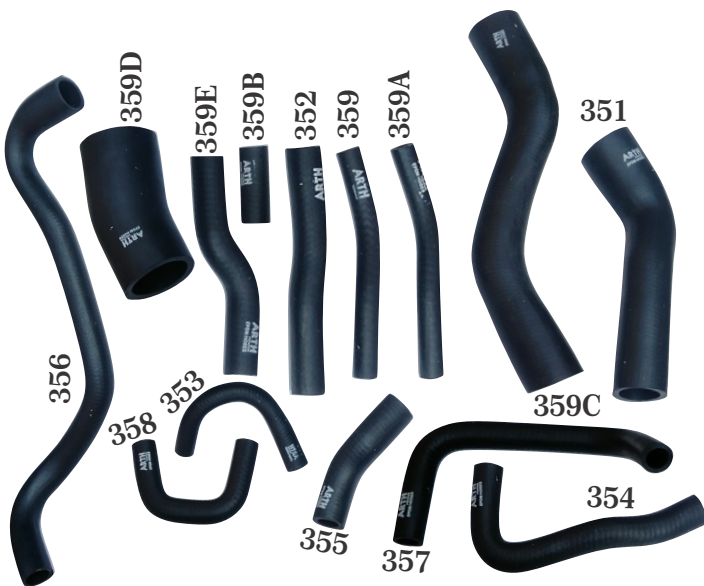

TATA SAFARI DICOR 2.2L

Part No.	S.No.	Description
AP 350A		HOSE PIPE SET (14PCS)
AP 351	1	5010-5801 UPPER COOLING PIPE TO RAD.
AP 352	2	2012-5810 BYPASS PIPE TO THERMOSTAT
AP 353	3	5815 OIL COOLER OUTLET HOSE
AP 354	4	2012-5804 CRANKCASE TO OIL COOLER HOSE
AP 355	5	2012-5809 S-BEND HOSE
AP 356	6	5807 FILL HOSE RADIATOR
AP 357	7	5010-5804 Z-BEND HOSE
AP 358/785	8	0117-5802 U-BEND HOSE, 15MM
AP 359	9	5822 S-BEND HOSE, 7MM
AP 359A	10	5010-5823 S-BEND HOSE, 7MM
AP 359B	11	2012-5816 CUT PIECE HOSE, 15MM X 57MM
AP 359C	12	5010-5802 RAD.TO THERMOSTAT HOSE
AP 359D	13	1410-5801 C-BAND HOSE, 2" & 2.25"
AP 359E	14	0117-5801 S-BAND HOSE, 15MM