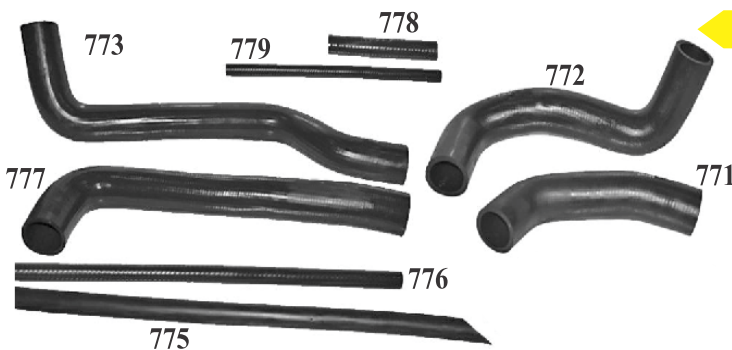

MAHINDRA MARSHAL, PIK-UP & UTILITY

Part No.	S.No.	Description
AP 759		Hose Pipe Set Marshall N/M (3 pcs.)
AP 760		Hose Pipe Set Utility & Pik-up (2 pcs.)
AP 761	1	Top Hose (Small) Marshall / Pik-up/ Utility
AP 762	2	Bottom Hose Marshall S/Belt/ Pik-up/ Utility
AP 763/711	3	Top Hose Marshal
AP 764		378/2 Diesel Tank Hose Marshall / Pik-up / Utility
AP 765		381/2 Air Cleaner Hose Marshall / Pik-up / Utility

MAHINDRA MAXX , SAWARI, BOLERO TURBO & BOLERO PIK-UP FB

Part No.	S.No.	Description
AP 770		Hose Pipe Set (Set of 2 pcs.)
AP 771	1	Top Hose
AP 772	2	Bottom Hose
AP 773		378/3 Diesel Tank Hose Maxx / Sawari
AP 775		Over Flow Pipe (Tapped Hose Long)
AP 776		Cut Piece ½" X 24"
AP 777		Diesel Tank Hose Bolero Maxx Turbo
AP 778		Cut Piece, 15mm X 5.50"
AP 779		Cut Piece, 6mm X 11"