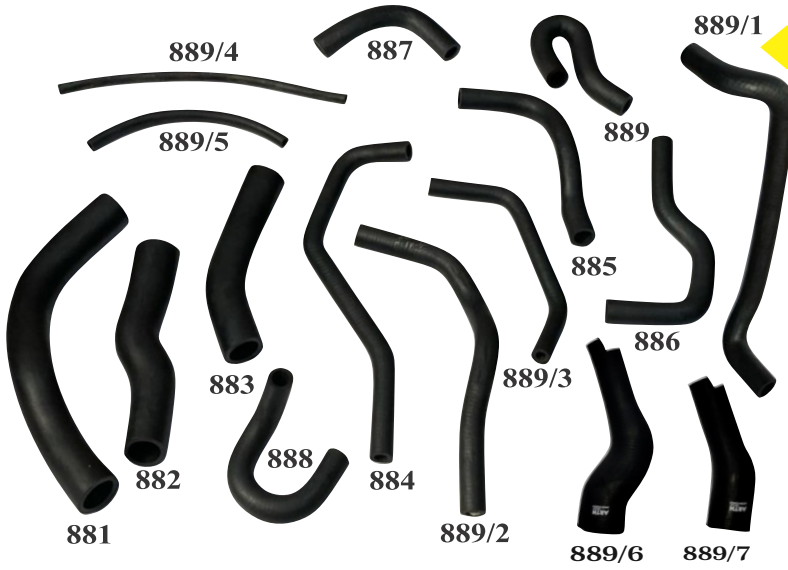

CHEVROLET TAVERA		
Part No.	S.No.	Description
AP 880		HOSE PIPE SET TAVERA (3 PCS)
AP 880A		Hose Pipe Set Chevrolet Tavera (14 pcs.)
AP 881	1	1099 : Lower Hose
AP 882	2	5770 : Upper, S-Bend Hose
AP 883	3	C-Bend Hose
AP 884	4	0314 : ? Type Hose Big
AP 885	5	7314 : Hose
AP 886	6	7318 : ? Type Hose Small
AP 887	7	7365 : Hose
AP 888	8	5772 : U-Bend Hose
AP 889	9	5771 : U-Bend Hose
AP 889/1	10	7598 : Hose
AP 889/2	11	7319 : Hose
AP 889/3	12	7287 : Hose
AP 889/4	13	7456 : 5mm X 12.50" Long
AP 889/5	14	7392 : 8mm X 8.50" Long
AP 889/6		DIESEL TANK HOSE TAVERA (BIG)
AP 889/7		DIESEL TANK HOSE TAVERA (SMALL)