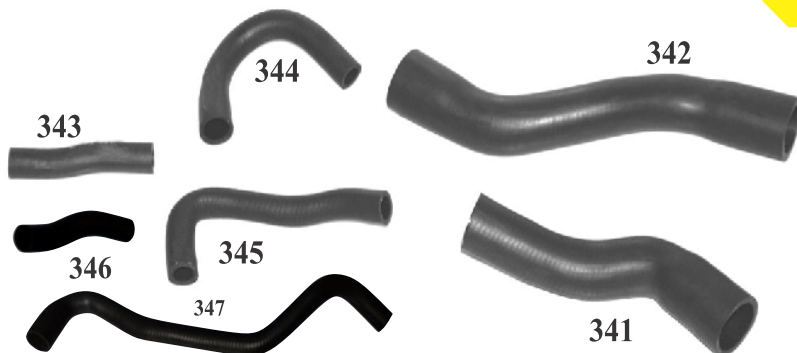

TATA SUMO VICTA

Part No.	S.No.	Description
AP 330		Hose Pipe Set (Set of 5 pcs.)
AP 331	1	Top Hose (L-Bend) (5863)
AP 332/003	2	Bellow Hose (Dholki)
AP 333	3	C-Bend Hose (Small) (5802)
AP 334	4	Triple Bend Hose, Big
AP 335	5	Cut Piece Hose, (¾" X 2½")