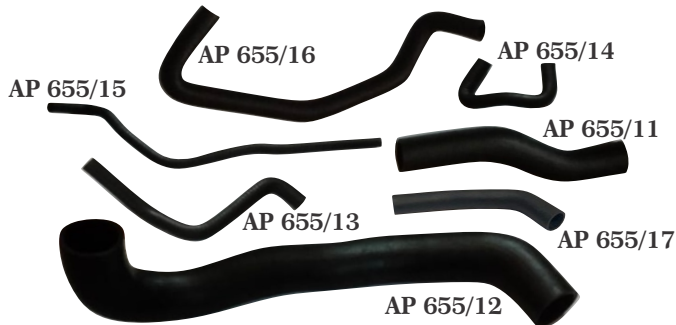

LEYLAND DOST BS-6		
Part No.	S.No.	Description
AP 655/10		HOSE PIPE SET (7PCS)
AP 655/11	1	TOP HOSE
AP 655/12	2	BIG Z-BEND HOSE
AP 655/13	3	VACCUM PUMP TO BLOCK HOSE
AP 655/14	4	3-TYPE HOSE
AP 655/15	5	NALKI BIG HOSE
AP 655/16	6	TRIPLE BEND HOSE
AP 655/17	7	PUMP INLET HOSE