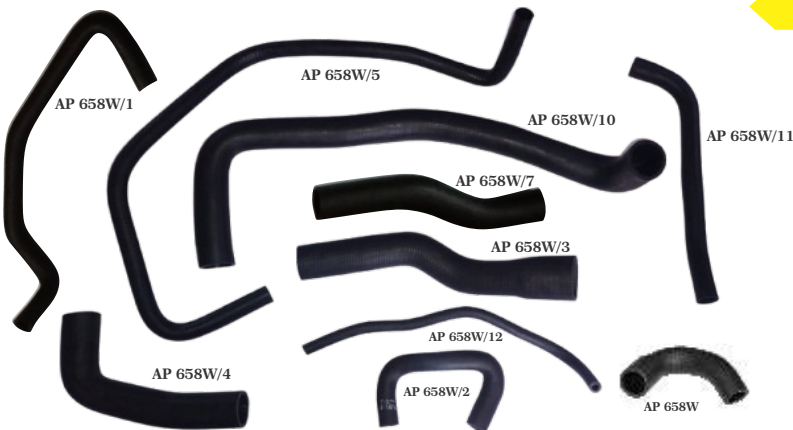

LEYLAND BADA DOST BS-6		
Part No.	S.No.	Description
AP 658BD		HOSE PIPE SET BADA DOST BS-6 (10PCS)
AP 658W	1	TOP HOSE TO SUCTION LINE HOSE
AP 658W/1	2	TRIPLE BEND HOSE
AP 658W/2	3	3-TYPE HOSE
AP 658W/3	4	F9005153 HOSE BADA DOST
AP 658W/4	5	INLET HOSE
AP 658W/5	6	STEERING SUCTION HOSE
AP 658W/7	7	TOP HOSE
AP 658W/10	8	BOTTOM HOSE
AP 658W/11	9	L-BEND HOSE
AP 658W/12	10	NALKI HOSE 6mm