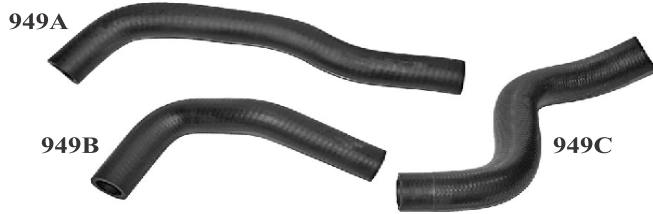

MARUTI ALTO K-10

Part No.	S.No.	Description
AP 949		Hose Pipe Set Alto K-10 (3pcs.)
AP 949A	1	Hose, Water Outlet(Side Hose)
AP 949B	2	Double Bend Hose
AP 949C	3	S-Bend Hose

Maruti Alto K10 1.0L (Type 2)(2014-Now)

Part No.	S.No.	Description
AP 949K		Hose Pipe Set Alto K10 (Set of 2 Pcs)
AP 949K/1	1	17854M67P00 : Hose Radiator Outlet
AP 949K/2	2	17852M67P00 : Hose Radiator Inlet

MARUTI SUZUKI ZEN

Part No.	S.No.	Description
AP 950		Hose Pipe Set Suzuki Zen Petrol(2 pcs.)
AP 951	1	Big Bend Hose Zen Petrol
AP 952	2	Small Bend Hose Zen Petrol
AP 956		Big Bend Hose Zen Diesel

Maruti Zen Estilo 2nd Gen. 1.0L LX (Type 2)

Part No.	S.No.	Description
AP 958		Hose Pipe Set Zen Estilo 2nd Gen. 1.0L LX Type 2 & Alto Type 1 K10B BS-IV Eng. (Set of 2 Pcs)
AP 958A	1	17854M65L00 : Hose Radiator Outlet
AP 958B	2	17852M65L00 : Hose Radiator Intlet

MARUTI EECO / VERSA

Part No.	S.No.	Description
AP 957		Hose Pipe Set Maruti Eeco (4 pcs.)
AP 957 A	1	Z-Bend Hose, (Big)
AP 957B	2	Z-Bend Hose, (Medium)
AP 957C	3	Z-Bend Hose, (Small)
AP 957D	4	U-Bend Hose

SUZUKI SWIFT (Petrol)

Part No.	S.No.	Description
AP 960		Hose Pipe Set Swift (Petrol)
AP 961	1	Radiator Outlet Hose
AP 962	2	Inlet Hose
AP 965		17871M75J00 : Heater Hose, Inlet
AP 966		17872M75J00 : Heater Hose, Outlet