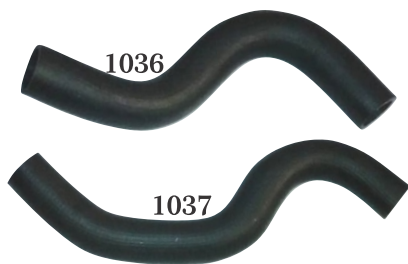

HONDA AMAZE DIESEL		
Part No.	S.No.	Description
AP 1035		HOUSE PIPE SET, AMAZE DIESEL (2PCS)
AP 1036	1	TOP HOSE AMAZE DSL
AP 1037	2	BOTTOM HOSE AMAZE DSL

* Also deals in customized house.

Terms & Conditions

1. This cancels all our previous price lists.
2. Prices are subject to change without notice.
3. Transit Losses will be on customer's account.
4. Packaging and forwarding will be charged extra.
5. Documents will be negotiated through Bank.
6. All orders are subject to confirmation. We reserve the right to execute the order in full or in part depending upon stock availability.
7. Disputes if any, will be subject to jurisdiction of Delhi Courts only.
8. Prices are Subject to Liberal Trade Discount.
9. Payment should be made withing 30 days, otherwise interest @ 18%p.a will be charged.
10. Taxes will be charged extra as applicable.
11. In case of goods return, 25% depreciation per year will be deducted.