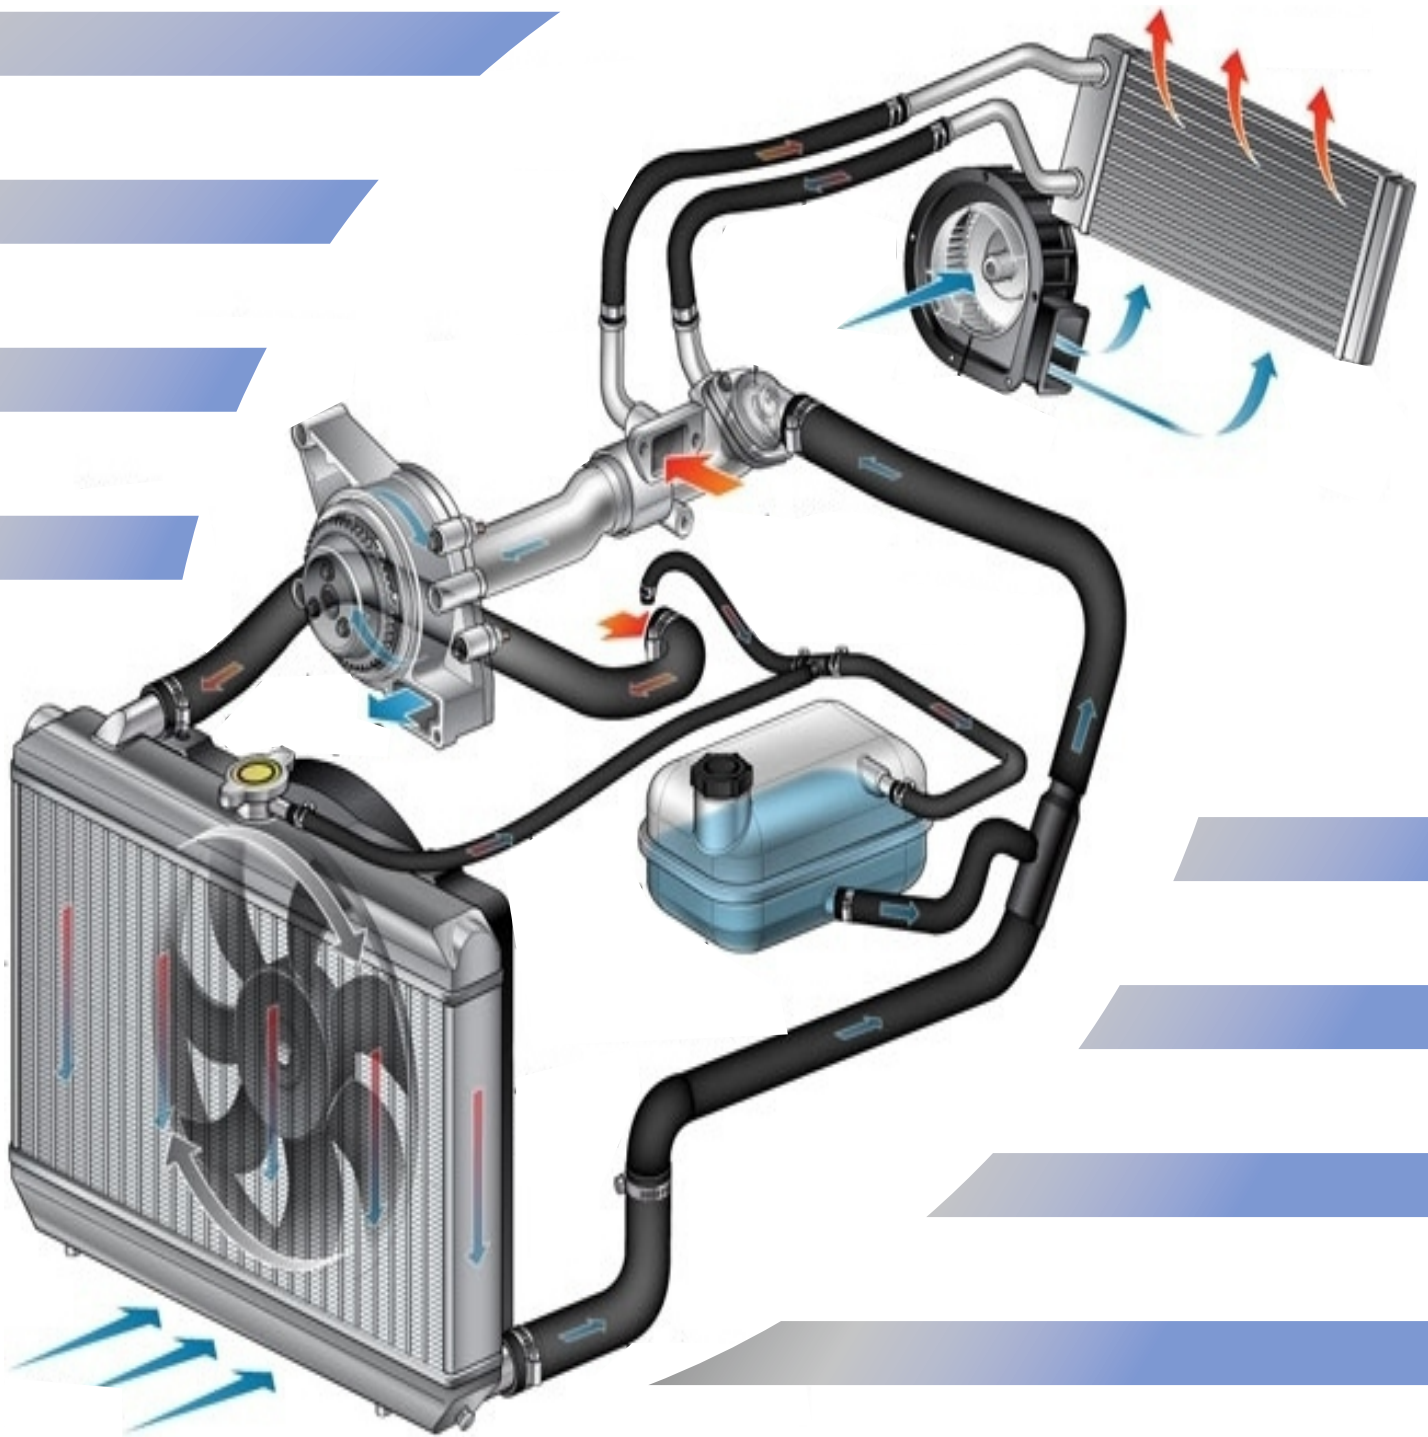

Manufacturer :

ARTH PREMIUM HOSES

N-21, Sector-5, Bawana, New Delhi-1 10039

Mob.: + 91-9899012340, 9873987378

Website : www.arthpremium.com

Email : arthpremiumhoses@gmail.com