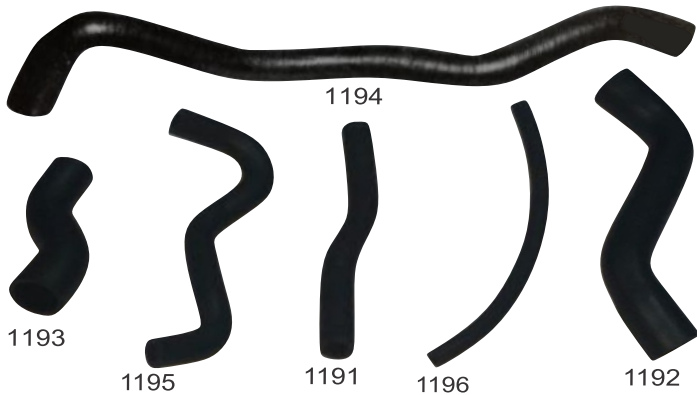

TATA WINGER 2.2L		
Part No.	S.No.	Description
AP 1190		Hose Pipe Set Tata Winger (Set of 6 Pcs)
AP 1191	1	Reducer S-Bend Hose, 10mm & 12mm id
AP 1192	2	Reducer S-Bend Hose, 1.50" & 40mm id
AP 1193	3	Reducer S-Bend Hose, 1.25" & 1.50" id
AP 1194	4	Long Hose With Washer
AP 1195	5	10mm Multi Bend Hose
AP 1196	6	7mm x 11" Oil Hose