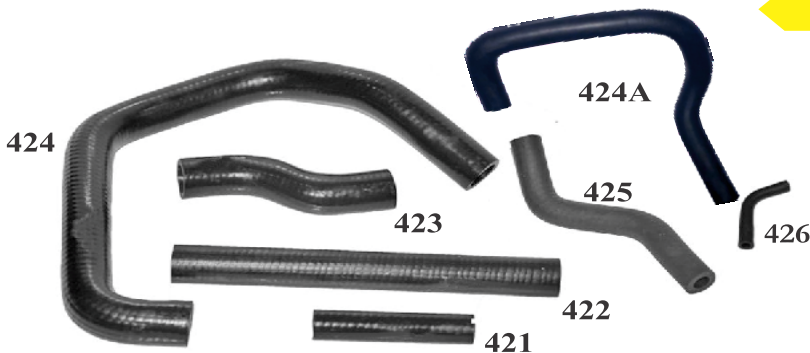

ACE & MAGIC

Part No.	S.No.	Description
AP 400		Hose Pipe Set Ace O/M (Set of 5 pcs.)
AP 401 / 402	1	2 Pcs. : Straight Hose, (1" X 38")
AP 403	2	Cut Piece Hose, (3/4" X 2 3/4")
AP 404	3	Cut Piece Hose, (1 1/2" X 2 3/4")
AP 405	4	Tapped Hose (L-Bend), Small
AP 405A	5	Cut Piece Hose, (1" X 4")
AP 406	6	Alternator Hose Ace O/M (5803)
AP 407	7	Alternator Hose Ace Magic
AP 407A	8	Alternator Hose Ace Magic (With Spring)
AP 408	9	Diesel Tank Hose Ace
AP 409	10	Cut Piece Set Ace (Set of 3 pcs.) (403+404+405)
AP 409 A		Cut Piece Set Ace (Set of 3 pcs.) (403+404+405A)

TATA ACE GOLD

Part No.	S.No.	Description
AP 400G		HOSE PIPE SET ACE GOLD (4 PCS.)
AP 400/1	1	L-BEND HOSE (BIG)
AP 400/2	2	REDUCER S. BEND HOSE
AP 400/3	3	BOTTOM HOSE
AP 400/4	4	TOP HOSE

ACE SUPER

Part No.	S.No.	Description
AP 410		Hose Pipe Set (Set of 5 pcs.)
AP 411/113	1	Rad. to Water Inlet, Cut Piece , Big
AP 412	2	C-Bend Hose, Big
AP 413	3	C-Bend Hose, Small, Rad. Outlet to Assy. Pipe
AP 414	4	Triple Bend Hose
AP 415	5	Double Bend, Long Hose, Inlet to Assy. Pipe

Part No.	S.No.	Description
AP 416		Air Cleaner Hose Super Ace (Long)
AP 417		Air cleaner Hose Super Ace (Small, Reducer)
AP 418		Power Steering Hose Super Ace
AP 419		Diesel Tank Hose Ace Magic
AP 419A		Alternator Hose
AP 419B		Power Steering Hose Super Ace
AP 419C		Diesel Tank Hose Super Ace

ACE ZIP / IRIS

Part No.	S.No.	Description
AP 420		Hose Pipe Set (Set of 4 pcs.)
AP 420A		Hose Pipe Set (Set of 4 pcs.) +421+422+423+424A
AP 421	1	Water Bypass Tube, Cut Piece, Small
AP 422	2	Hose, Upper Cooling Line, Cut Piece, Big
AP 423	3	Hose, W.P. to Intermediate Pipe, S-Bend
AP 424	4	Long Hose (Lower Cooling Line)
AP 424A		Lower Cooling Line Ace Iris BS-IV
AP 425		Alternator Hose Ace Iris/Zip
AP 426		Fuel Hose Iris BS-IV