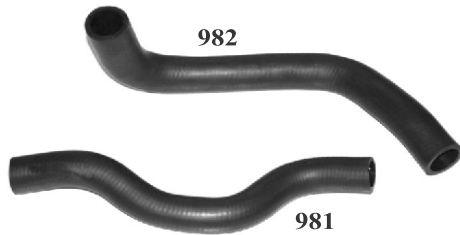

OIL COOLER SWIFT DSL

Part No.	S.No.	Description
AP 973		OIL COOLER SET SWIFT DSL (4PCS)
AP 974		OIL COOLER OUT LET SET SWIFT DSL (2PCS)
AP 975		OIL COOLER IN LET SET SWIFT DSL (2PCS)
AP 974/1	1	OUT LET BIG HOSE
AP 974/2,658Q	2	OUT LET C-BEND HOSE
AP 975/1	3	IN LET L-BEND HOSE
AP 975/2	4	IN LET KELA TYPE HOSE