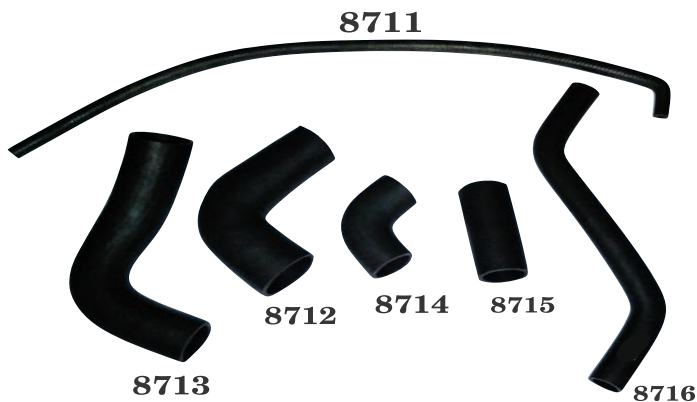

CUT PIECE HOSE AGAINST LEYLAND PART NO.

Part No.	S.No.	Description
AP 660		F-1935850 : (1" X 3") Hose Oil Drain
AP 661		F-1973850 : (1" X 12") Long
AP 662		F-1926250 : (1.75" X 3.50") Radiator to Inlet 2516H
AP 663		F-1925750 : (1.75" X 3.25") W.P. Hose
AP 664		F-1924650 : (1.75" X 4.5") For 2516
AP 665		F-8601250 : (2" X 6") Radiator Hose
AP 666		F-5605250 : (2.50" X 4")
AP 667		F-8PO2258 : (3" X 5") Cac Outlet Hose

L-BEND HOSE AGAINST PART NO.

Part No.	S.No.	Description
AP 668		F-1987550 : 1" X 11.50" Dat Hose BS-3 222V
AP 669		F-1973150 : 1" X 11.50" Make Up Line Hose
AP 670		F-1924750 : 1" iX 15.50" Elbow Hose
AP 671		F-8F04758 : 1.75" X 7.25"
AP 672		F-1972350 : 1.75" X 8.5" Hose 812/Stag
AP 673		F-1935950 : 1.75" X 10"
AP 674		F-1924350 : 1.75" X 10.75" Hose 2516H

LEYLAND E3 (1616 XI/3)

Part No.	S.No.	Description
AP 8700		Hose Pipe Set Leyland E 3 (Set of 6 Pcs.)
AP 8701		F1992750 : L-bend Hose, 8mm (60/800)
AP 8702		F8P00154 : L-bend Hose, 1.75" X 120mm X 210mm
AP 8703		F8P04758 : Outlet Hose, 1.75" X 80mm X 80mm
AP 8704		F8P08758 : L-bend Hose, 1.75" X 70mm X 70mm
AP 8705		F8P13858 : Cut Piect Hose, 1.75" X 90mm
AP 8706/685A		F8P20658 : Dat Hose,

VIK E3/E4 (P5103897)

Part No.	S.No.	Description
AP 8710		Hose Pipe Set Leyland E3/E4 (6 Pcs.)
AP 8711		F1992750 : L-Bend Hose, 8mm (60/800)
AP 8712/689		F8P04558 : Hose Radiator Inlet (60mm & 45mm id)
AP 8713/653		F8P04658 : Hose Radiator Outlet (45mm & 52mm id)
AP 8714		F8P08758 : L-Bend Hose 1.75" X 6.25"
AP 8715		F8P13358 : Cut Piece Hose,(1.75" X 120mm)
AP 8716/683		F8P20558 : Dat Hose

Leyland 6 DTi (D)-E2