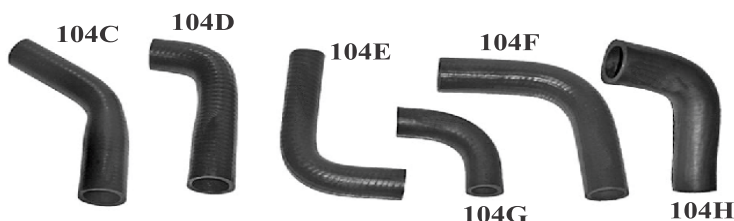

ELBOW HOSE

Part No.	S.No.	Description
AP 101		Tapped Hose 85 Model/1612 (L-Bend) (25.40mm id)
AP 103		Tapped Hose TC (Small)(19.05mm id)(5821)
AP 103A/044A		Tapped, Elbow Hose 1613 (5802), id. 3/4"
AP 104/044		Tapped Hose TC (Big) (25.40 mm id)(5854)
AP 104A/039		Tapped Hose 1613 TC (5821), id 3/4" (19.05 mm X 4.50" X 4.50")
AP 104B/037		Tapped Hose 1613 Turbo (7/8", 22.22mm id) (5805)
AP 104K		Tapped Hose 19mm & 28mm