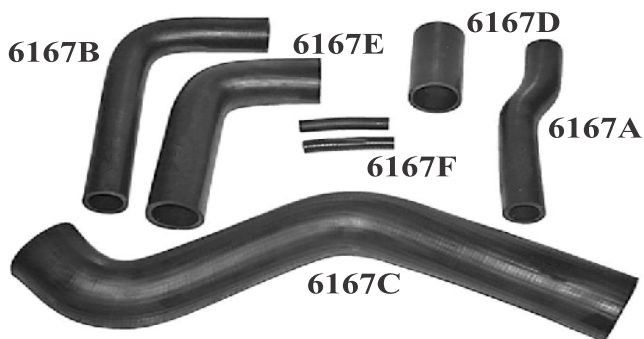

LPK 2516 C BS-II/EuroII (LOWERED VEHICLE)

Part No.	S.No.	Description
AP 6167		Hose Pipe Set (Set of 7 pcs.)
AP 6167A/087	1	Aux. Tank to Water Fill Pipe
AP 6167B/086	2	Hose, Water Fill Pipe
AP 6167C/090	3	Bottom Hose, S-Bend, Big
AP 6167D/114	4	Cut Piece Hose, (1 3/4" X 4")
AP 6167E/041	5	Top, Hose Engine Inlet, L-bend
AP 6167F	6	2 Pcs : Cut Hose, (6mm X 3.50")