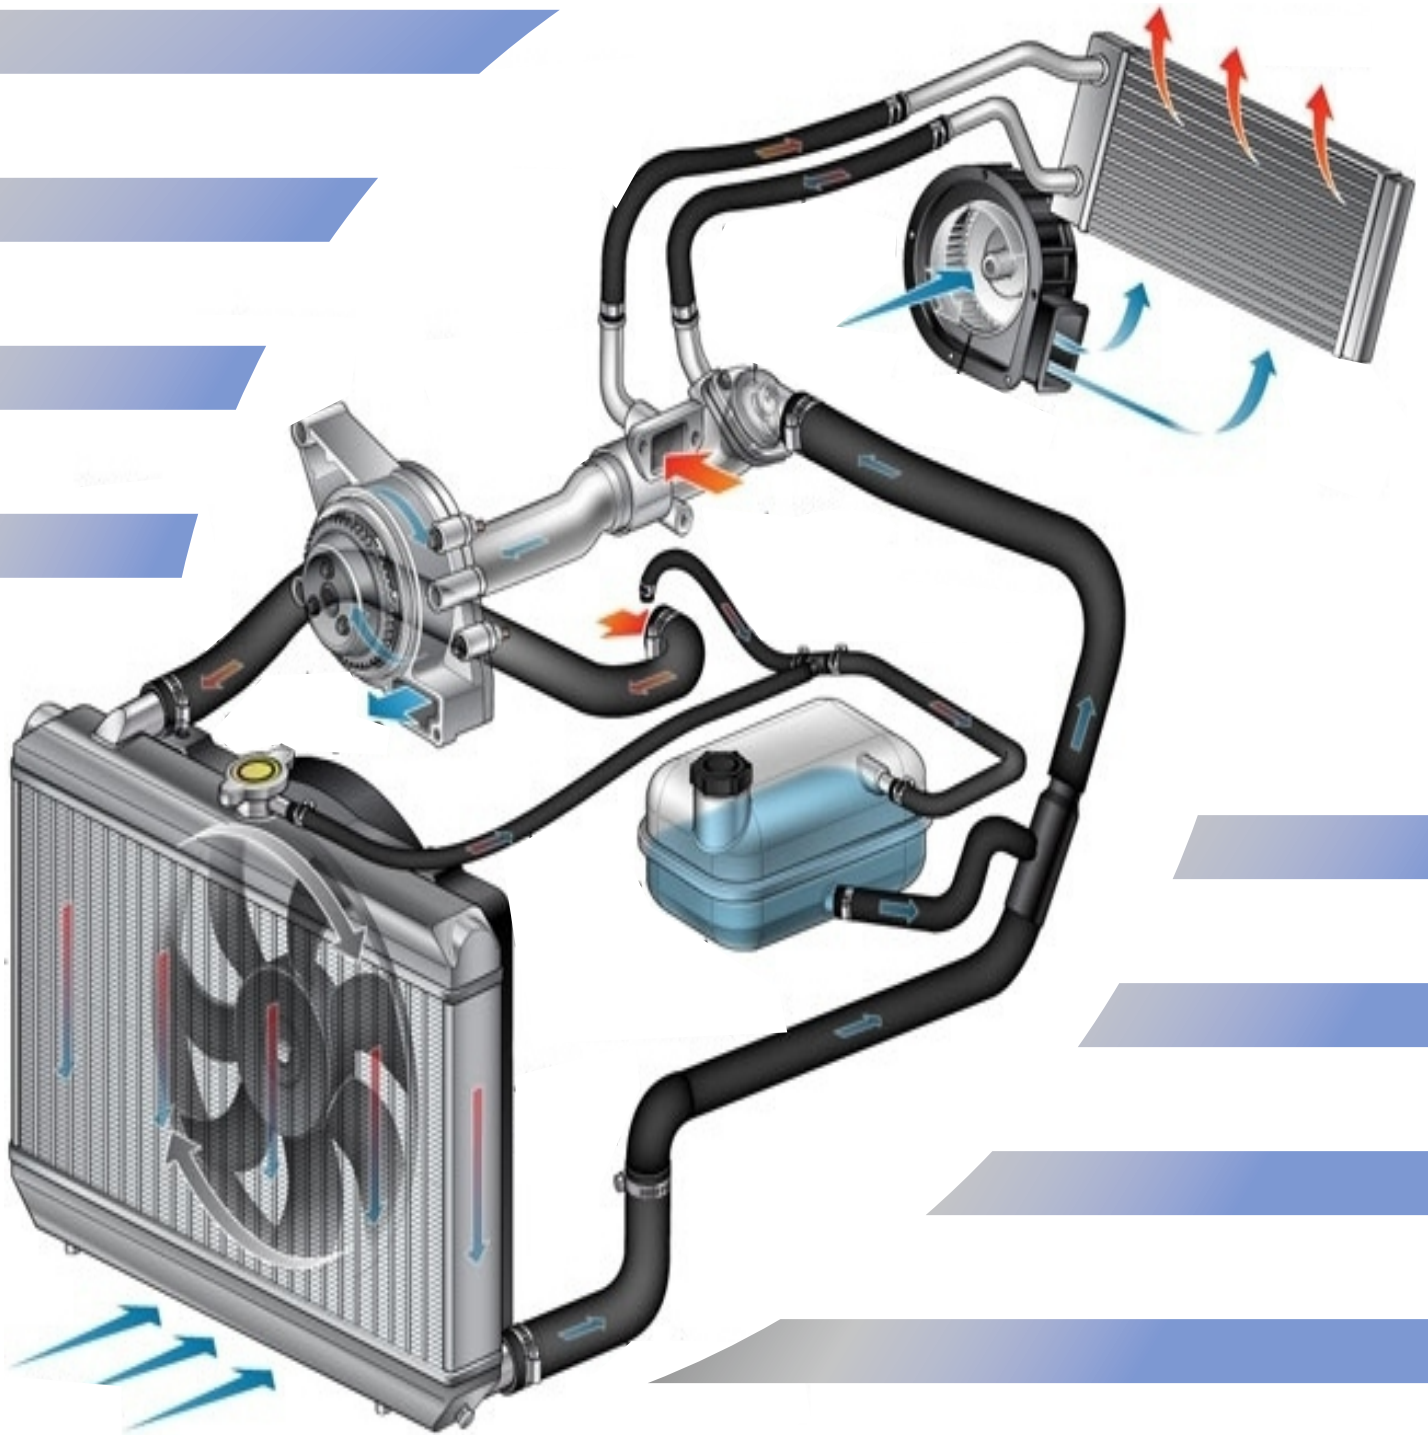

Manufacturer :

ARTH PREMIUM HOSES

N-21, Sector-5, Bawana, New Delhi-1 10039

Mob.: + 91-9899012340, 9873987378

Website : www.arthpremium.com

Email : arthpremiumhoses@gmail.com