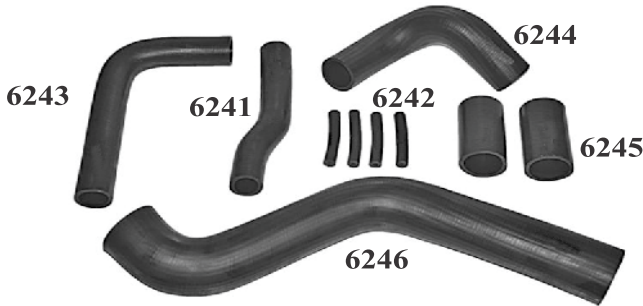

TATA SE-SK 1613 (697 TCIC) BS-II

Part No.	S.No.	Description
AP 6240		Hose Pipe Set (Set of 10 pcs.)
AP 6241 / 087	1	Aux. Tank to Water Fill Pipe
AP 6242 / 138	2	4 pcs : Cut Hose, (6mm X 3.50")
AP 6243 / 086	3	Hose, Water Fill Pipe
AP 6244 / 042	4	Hose, Eng. Outlet
AP 6245 / 114	5	2 Pcs : Cut Piece Hose, (1 3/4" X 4")
AP 6246 / 090	6	Bottom, Radiator to W.P. Hose