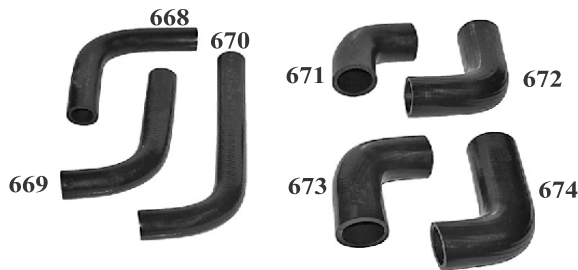

CUT PIECE HOSE AGAINST LEYLAND PART NO.

Part No.	S.No.	Description
AP 660		F-1935850 : (1" X 3") Hose Oil Drain
AP 661		F-1973850 : (1" X 12") Long
AP 662		F-1926250 : (1.75" X 3.50") Radiator to Inlet 2516H
AP 663		F-1925750 : (1.75" X 3.25") W.P. Hose
AP 664		F-1924650 : (1.75" X 4.5") For 2516
AP 665		F-8601250 : (2" X 6") Radiator Hose
AP 666		F-5605250 : (2.50" X 4")
AP 667		F-8PO2258 : (3" X 5") Cac Outlet Hose

L-BEND HOSE AGAINST PART NO.

Part No.	S.No.	Description
AP 668		F-1987550 : 1" X 11.50" Dat Hose BS-3 222V
AP 669		F-1973150 : 1" X 11.50" Make Up Line Hose
AP 670		F-1924750 : 1" iX 15.50" Elbow Hose
AP 671		F-8F04758 : 1.75" X 7.25"
AP 672		F-1972350 : 1.75" X 8.5" Hose 812/Stag
AP 673		F-1935950 : 1.75" X 10"
AP 674		F-1924350 : 1.75" X 10.75" Hose 2516H

LEYLAND E3 (1616 XI/3)

Part No.	S.No.	Description
AP 8700		Hose Pipe Set Leyland E 3 (Set of 6 Pcs.)
AP 8701		F1992750 : L-bend Hose, 8mm (60/800)
AP 8702		F8P00154 : L-bend Hose, 1.75" X 120mm X 210mm
AP 8703		F8P04758 : Outlet Hose, 1.75" X 80mm X 80mm
AP 8704		F8P08758 : L-bend Hose, 1.75" X 70mm X 70mm
AP 8705		F8P13858 : Cut Piect Hose, 1.75" X 90mm
AP 8706/685A		F8P20658 : Dat Hose,

VIK E3/E4 (P5103897)

Part No.	S.No.	Description
AP 8710		Hose Pipe Set Leyland E3/E4 (6 Pcs.)
AP 8711		F1992750 : L-Bend Hose, 8mm (60/800)
AP 8712/689		F8P04558 : Hose Radiator Inlet (60mm & 45mm id)
AP 8713/653		F8P04658 : Hose Radiator Outlet (45mm & 52mm id)
AP 8714		F8P08758 : L-Bend Hose 1.75" X 6.25"
AP 8715		F8P13358 : Cut Piece Hose,(1.75" X 120mm)
AP 8716/683		F8P20558 : Dat Hose

Leyland 6 DTi (D)-E2