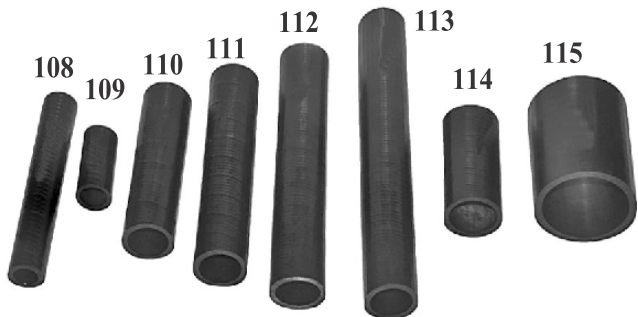

Part No.	S.No.	Description
AP 108		Cut Piece Hose, (¾" X 7¼")
AP 109		Cut Piece Hose, (1" X 2½")
AP 110		Cut Piece Hose, (1½" X 6")
AP 111		Cut Piece Hose, (1½" X 8")
AP 112		Cut Piece Hose, (1½" X 10")
AP 113		Cut Piece Hose, (1½" X 12")
AP 114		Cut Piece Hose, (1¾" X 4")
AP 115		Cut Piece Hose, (3" X 4")