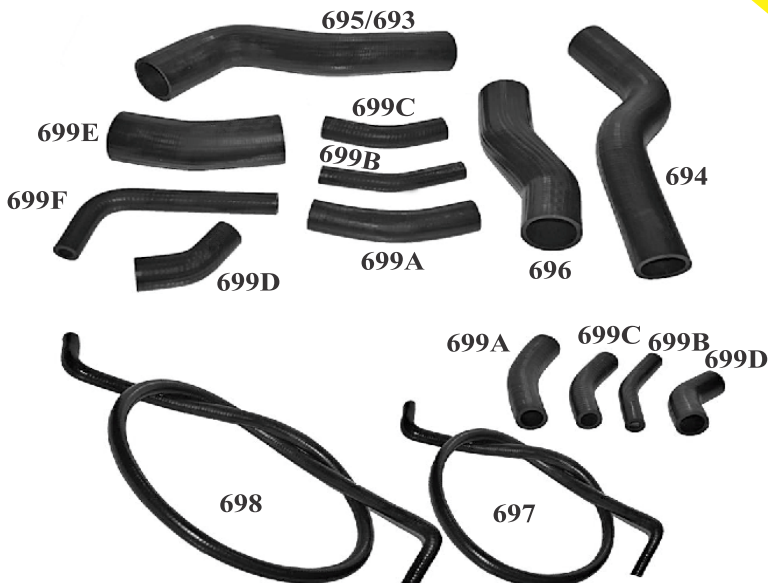

LEYLAND BELLOW HOSES (DHOLKI)

Part No.	S.No.	Description
AP 686/659B		F-8P00554 : Bellow Hose, 2.50" id, Cac Outlet Rad. Side
AP 686A		F-8P03800 Bellow Hose, 2.50" & 3" id Reducer Hump Hose 4921 (5" Long)
AP 686B		Bellow Hose, 1.3/4"
AP 686C		Bellow Hose, 1.3/4" C-Bend
AP 686D		Bellow Hose, 3" (Double Ring)
AP 686E		Bellow Hose, 3"
AP 686F		Bellow Hose, 3.50" & 4" id (5" Long)
AP 686G		Bellow Hose, 1" id Leyland Hino

LEYLAND MISCELLANEOUS

Part No.	S.No.	Description
AP 687		F-8P01758 : 2" id X 9", L-Bend Hose
AP 688		F-8P06458 : Inlet Hose, (2.25" & 1.75")
AP 689		Leyland E-Comet Tipper 88 KW BS-III
AP 689A		F-8P04558 : Inlet Engine Side, (2.50" & 1.75" Id) Leyland BS-III Model
AP 689B/653		F-8P07758 : Radiator Outlet, (2" & 1.75" Id)
AP 689C		F-1994350: Hose Waterpump Inlet 4921H
AP 689D		F-1976450 : U-Bend Hose, Rad. Inlet, 2" Id
AP 689E		Double Bend Hose For Leyland N/M (42mm & 45mm id)
AP 689E		S-Bend Hose, 1" (New) Make up Line Hose

LEYLAND CARGO 709

Part No.	S.No.	Description
AP 690		Hose Pipe Set Cargo 709 (Set of 7 pcs.)
AP 692	1	Top Hose Cargo 709 - 909 (L-Bend)
AP 695 / 693	2	Bottom Cargo 709-909 (S-Bend, Medium)
AP 699A	4	C-Bend Nalki (Big)
AP 699B	5	C-Bend Nalki (Medium)
AP 699C	6	C-Bend Nalki (Small)
AP 699D	7	Elbow (One Side Big, One Small)
AP 699E	3	C-Bend Hose Cargo 709 / 909

LEYLAND CARGO 909

Part No.	S.No.	Description
AP 691A		Hose Pipe Set Cargo 709-909 (Set of 10 Pcs.) (Suitable for Both 709 & 909)
AP 691		Hose Pipe Set Cargo 909 (Set of 9 Pcs)
AP 694	1	Top Hose Cargo 909 (S-Bend, Big)
AP 695 / 693	2	Bottom Cargo 709-909 (S-Bend, Medium)
AP 696	3	Bottom Hose Cargo 909 (S-Bend, Small)
AP 699A	5	C-Bend Nalki (Big)
AP 699B	6	C-Bend Nalki (Medium)
AP 699C	7	C-Bend Nalki (Small)
AP 699D	8	Elbow (One Side Big, One Small)
AP 699E	4	C-Bend Hose Cargo 709 / 909
AP 699F / 621	9	L-Bend, Air Compressor Leyland
AP 697		Coolent Hose Cargo
AP 698		Coolent Hose Cargo (Long)
AP 699		Coolent Kit Cargo 709-909 (4 pcs.) (699A + 699B + 699C + 699D)