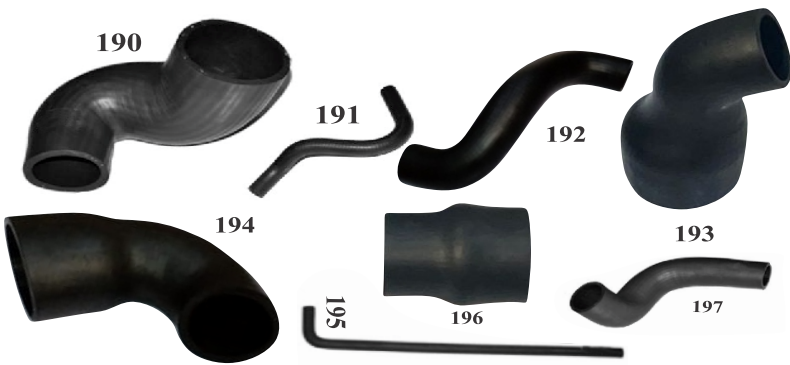

TATA MISCELLANEOUS Hoses		
Part No.	S.No.	Description
AP 190		Double Bend, Air Cleaner Hose (id 2.25" & 3.50") (Ref. no. 2527 0914 5825)
AP 191		Hose, (ref. no. 2534 1817 5823)
AP 192		Rad. to W.P. Hose 1613 BS-IV (2786 5012 5866) 55mm & 60mm id)
AP 193		Cobra Hose, 2.50" & 4" ID.
AP 194		Air Hose 65mm & 90 mm id (2534 0914 5821)
AP 195		Oil Breather Hose, id 3/4" X 27" X 3" 3118, 2518
AP 196		Bellow Hose, 3" & 3.50" id, Tata 2518
AP 197		Double Bend, Hose, 2" & 2.50" id