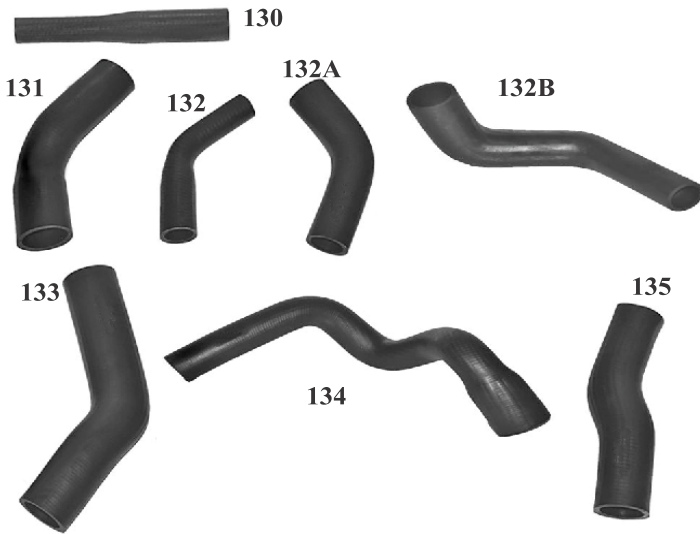

MISCELLANEOUS		
Part No.	S.No.	Description
AP 130/299		Coolant Bottle Hose (30mm X 20mm X 9" Long)
AP 131		Top Hose, S-Bend SE-SK 1613 (697 TCIC) BS II (5898)
AP 132/104C		Reducer Hose, SE-SK 1613 BS-II (5895)
AP 132A		Fill Pipe, C-Bend SE-SK 1613 BS-II (5896)
AP 132B		Radiator to Waterpump SE-SK 1613 (5899)
AP 133		Thermostat to Radiator Hose, L-bend for LPK 1613 TCIC BSII, LPT 2516 (5863)
AP 134		Radiator To Water Pump Hose for LPK 1613 TCIC BSII, LPT 2515 TCIC (5819)
AP 135		Thermostat to W.P. Hose, S-Bend LPK 1613 TCIC BS-II, SE-SK 1613 BS-II (5806)