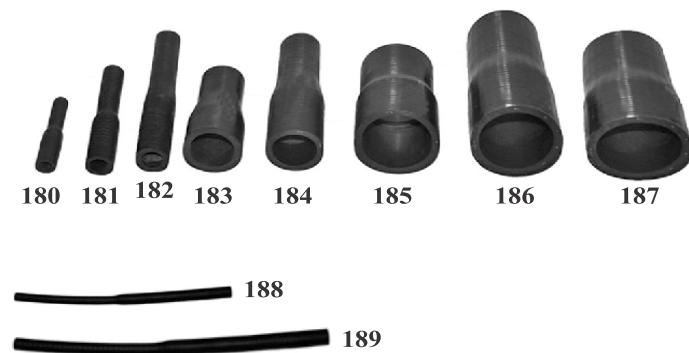

REDUCER HOSE		
Part No.	S.No.	Description
AP 180		Reducer Hose (6mm & 8mm, 3.50" Long) (5889)
AP 181		Reducer Hose (6mm & 12mm, 5" Long)
AP 182		Reducer Hose (10mm & 15mm, 7" Long)
AP 183		Reducer Hose (19mm & 28mm, 3.50" Long)
AP 184		Reducer Hose (19mm & 28mm, 5" Long)
AP 185		Reducer Hose (1½" & 1¾", 3.50" Long)
AP 186		Reducer Hose (1½" & 1¾", 5" Long)
AP 187		Reducer Hose (1.1/2" & 2", 4" Long)
AP 188		Reducer Hose (8mm & 12mm, 5" Long)
AP 189		Reducer Hose (6mm & 12mm, 12 Long)