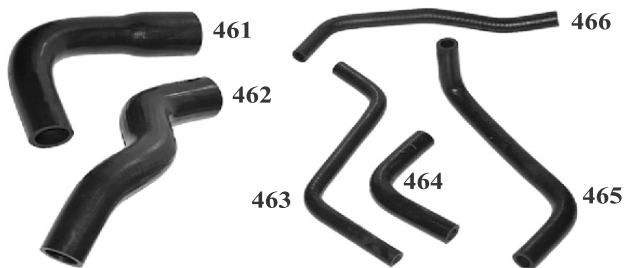

EICHER 10.90 / 11.10 (TC E483)

Part No.	S.No.	Description
AP 460		Hose Pipe Set Canter 1090/1110 (2 pcs.)
AP 461	1	Top Hose (1895)
AP 462	2	Bottom Hose (1893)
AP 463		Alternator Hose Canter 1090 (Z-Bend)
AP 464		Alternator Hose Canter 1090 (C-Bend)
AP 465		Alternator Hose Canter N/M (Z-Bend)(7114)
AP 466		Alternator Hose Canter N/M (L-Bend)(5698)