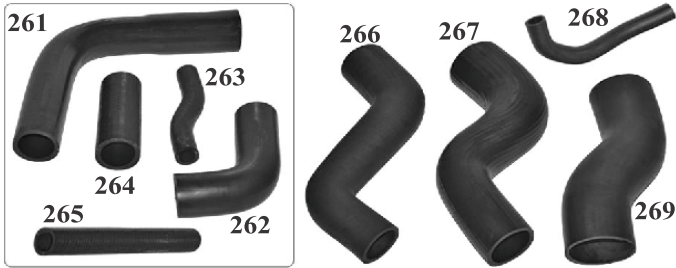

TATA 709 TURBO / 1109 TURBO

Part No.	S.No.	Description
AP 260		Hose Pipe Set (Set of 5 pcs.)
AP 261/021	1	Bottom Hose (L-Bend, Big)
AP 262	2	Top Hose (L-Bend , Small)
AP 263/213	3	TC Outlet to Oil Pump Hose (5803)
AP 264/023	4	Cut Piece Hose, (1½" X 5")
AP 265	5	Cut Piece Hose, (7/8" X 10")
AP 266		Air Cleaner Hose 709 Turbo (Z-Bend) (17/8" & 2½")
AP 267		Air Cleaner Hose 1109 Turbo (Z-Bend) (2½" & 3")
AP 268		Turbo Hose 709 Turbo EX (L-Bend)
AP 269		Air Cleaner Hose 709 Bus (S-Bend) (3" & 3")