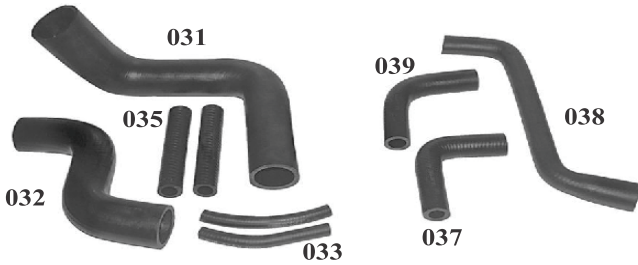

TATA LPT 1613 Turbo / LP 1510 CMVR BS-I

Part No.	S.No.	Description
AP 030		Hose Pipe Set 1613 Turbo(Set of 6 pcs.)
AP 031	1	Bottom, Rad. To W.P Hose (5837) 1613 Turbo
AP 032	2	Top, Therm to Rad. Hose (5836) 1613 Turbo
AP 033	3	2 Pcs: Vent Hose, C-Bend (5843) 1613 Turbo
AP 035	4	2 Pcs: Cut Hose, (3/4" X 5 1/2") (5803) 1613 Turbo
AP 037/104B		Tapped Hose, (22.22mm, 7/8") 1613 Turbo
AP 039/104A		Tapped Hose, (19.04mm, 3/4") 1613 Turbo
AP 038		Coolant Bottle Hose (5864) 1613 Turbo