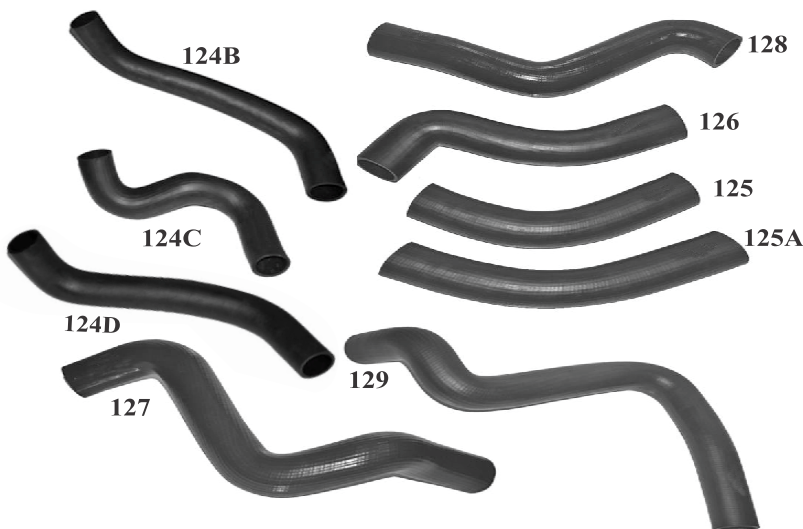

TATA Radiator to Water Pump Hoses

Part No.	S.No.	Description
AP 124B		Radiator to W.P. Hose 1109 BS-IV (id 1.3/4" & 2.1/4")
AP 124C		Filler Pipe to No Loss Tank Hose, 1109 BS-III (2527 5011 5811)
AP 124D		Rad. to W.P. Hose Tata ULTRA id 55mm (2525 5011 5848)
AP 125		C-Type, 2¼" Hose Radiator to Waterpump for LPS 3516, LPT 3118, 2518 (5867)
AP 125A		C-Type, 2¼" Hose Radiator to Waterpump for LPS 3516, LPT 3118, 2518 (5867) (18" Long)
AP 126/047		S-Bend, Bottom Hose For LPK 2516C BS-II, 2518C BS-II (5801)
AP 127		Triple Bend Hose, Rad. to Water Pump for LPT 1616 , 2516, LPK 2518(5815)
AP 128/090		S-Bend Hose, Big, Rad. to Waterpump For LPT 3118C, 4018 LPT 2518 C(5842)
AP 129		Radiator To Waterpump Hose 3118, 4018 BS III(0014)