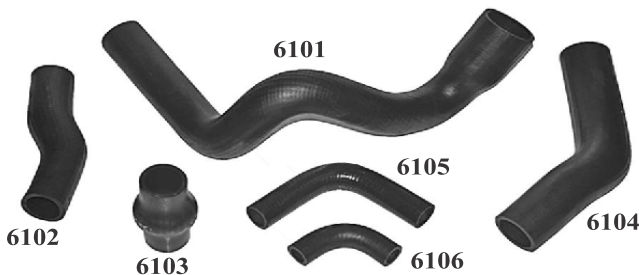

TATA LPK 1613 TCIC BS-II		
Part No.	S.No.	Description
AP 6100		Hose Pipe Set (Set of 6 pcs.)
AP 6101/134	1	Bottom, Radiator To Waterpump Hose
AP 6102/135	2	Thermostat to Waterpump Hose
AP 6103/003	3	Rubber Bellow Hose
AP 6104/133	4	Thermostat to Radiator Hose
AP 6105/104F	5	Hose, 28.60id X 110 mm X 110mm
AP 6106/104G	6	Hose, 20id X 50mm X 50mm