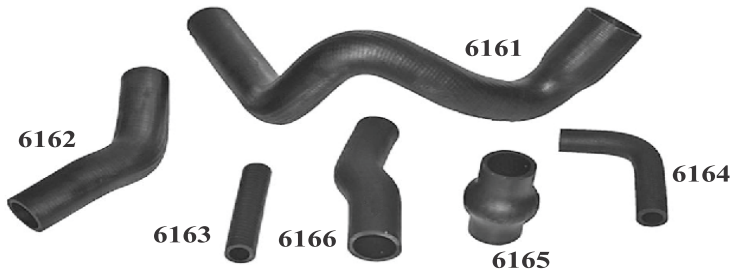

LPT 2515 TCIC EX BS-II (Cowl Version)

Part No.	S.No.	Description
AP 6160		Hose Pipe Set (Set of 6 pcs.)
AP 6161 / 134	1	Bottom, Radiator To Waterpump Hose
AP 6162 / 133	2	Top, Thermostat to Radiator Hose
AP 6163 / 056	3	Cut piece, (20id X 110mm)
AP 6164 / 104E	4	Elbow, 20id X 90 X 105
AP 6165 / 003	5	Rubber Bellow Hose
AP 6166 / 135	6	Thermostat to Waterpump Hose