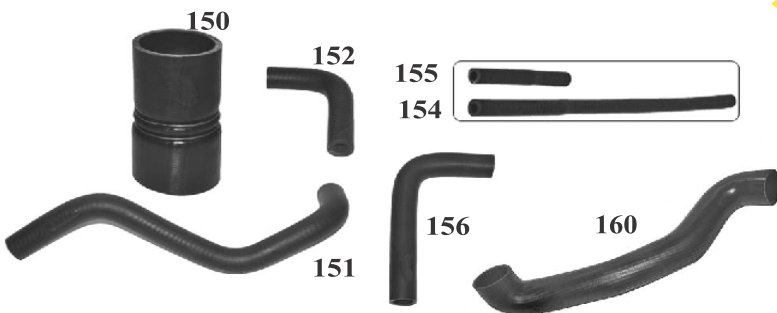

MISCELLANEOUS		
Part No.	S.No.	Description
AP 150		Hump Hose (2 Ring) (75mm & 70mm) Intercooler to eng. (2786 1460 5804)
AP 151		Hose, TC oil Outlet to Cylinder Block (5821)
AP 152		L-Bend, Nalki 10mm id
AP 153		Diesel Pipe Set TC(Oil Resistant)(2 pcs.)
AP 154	a	Reducer Hose(6mm & 8mm, 12" Long)(NBR)
AP 155	b	Reducer Hose(6mm & 8mm, 3.50" Long)(NBR)
AP 156		L-Bend Hose, 1" X 16"
AP 160	16	Rad. To Engine Hose LPS 4923 BS-II (5841)