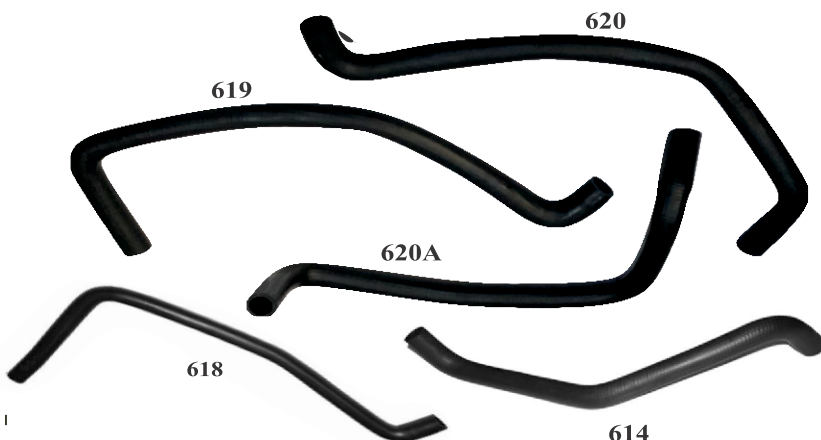

LEYLAND

Part No.	S.No.	Description
AP 610		Hockey Hose 2214 (L-Bend, Extra Long)
AP 611		Hockey Hose 3416 (L-Bend, Big)
AP 612		Hockey Hose 3416 (L-Bend, Small)
AP 613		L-Bend Hose, (1" dia, 4" X 4")
AP 615		Air Breather Hose Hino
AP 616		Air Breather Hose 4923, 4921, 3118, 3121 (Big)
AP 617		Air Breather Hose 4923 (Small)
AP 621		Air Compressor Hose (L-Bend, Small)