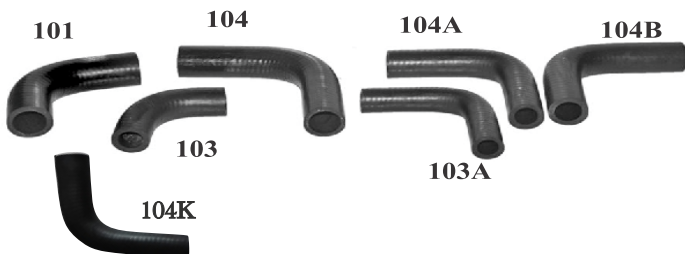

TATA HYVA

Part No.	S.No.	Description
AP 091		Hose Pipe Set (Set of 7 pcs.)
AP 092/041	1	Rad. Inlet Hose, Top Hose (5835)
AP 093/086	2	L-Hose : Water Fill Pipe, 1 1/4" (5893)
AP 094/087	3	S-Hose, Aux. Tank to Water Fill Pipe, 1 1/4" (5854)
AP 095/042	4	Engine Outlet, Double Bend(5840)
AP 096	5	L-Bend Nalki (Big) (6mm id)
AP 097	6	L-Bend Nalki (Small) (6mm id)
AP 098/046	7	Rad. To Water pump Hose, C-bend, 2 1/4" id