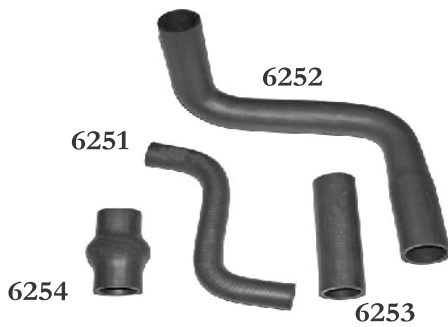

TATA 2416/1516

Part No.	S.No.	Description
AP 6250		Hose Pipe Set (Set of 4 Pcs.)
AP 6251	1	Top Hose, S-Bend
AP 6252	2	Bottom Hose, Z-Bend (5804)
AP 6253	3	Cut Piece Hose, 1.1/2" X 6"
AP 6254	4	Bellow (Dholki) Hose