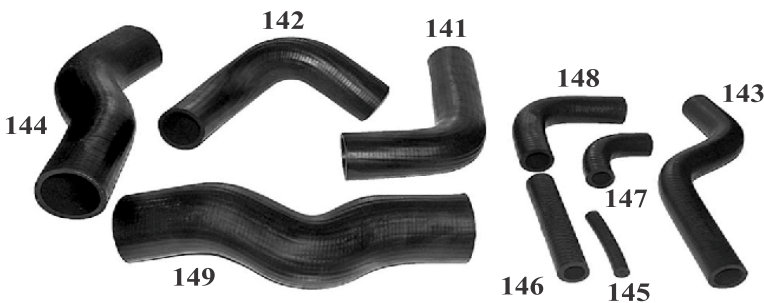

TATA 2516 TC (Complete 9 Pcs. Kit)		
Part No.	S.No.	Description
AP 140		Hose Pipe Set (Set of 9 pcs.)
AP 141/041	1	Rad. Inlet Hose, Top Hose (L-Bend)(5835)
AP 142/042	2	Engine Outlet, Double Bend(5840)
AP 143/063	3	S-Bend Hose, 1" id, Aux. tank to F/Pipe(5836)
AP 144/043	4	Rad. To Engine, S-bend, Big(5819)
AP 145/055	5	Cut Hose, 6mm id X 55mm(5845)
AP 146/056	6	Cut Hose, 20 id X 110mm Length (5803)
AP 147/103	7	Elbo Hose, L-Bend (5821)
AP 148/104	8	Tapped Hose (L-Bend)(5884)
AP 149/045	9	Air Cleaner Hose (Dhanush Type)(5883)