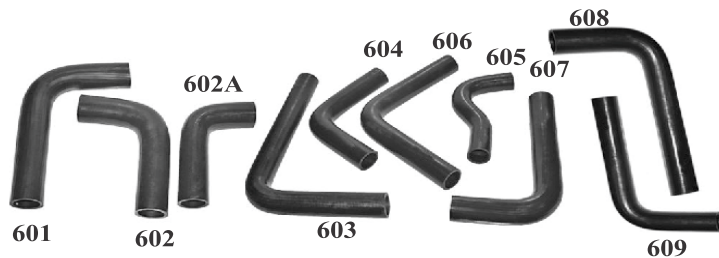

MAHINDRA LOADKING / TOURISTER

Part No.	S.No.	Description
AP 530/806	1	Hose Pipe Set (2 pcs.)
AP 531/808		Upper Radiator Hose
AP 532/807	2	Lower Radiator Hose
AP 533		6320AAN00240N: Upper Hose (1.50" id, 10.25 Long)
AP 534		6302AAN00230N: Lower Hose
AP 535		6401BAN0028ON : L-Bend Mahindra Loadking
AP 536		0313AC3160N : Inter Cooler Hose Loadking (60mm & 55mm)
AP 537		0313AC3170N : C-Bend Hose, 60mm Loadking
AP 538		6401BAN0026N: Intercooler Hose L-Bend Hose Mahindra Loadking

ASHOK LEYLAND

Part No.	S.No.	Description
AP 601		L-Bend Hose, 1 3/4" X 18"
AP 601A		L-Bend Hose, 1 3/4" X 18" (Extra Thick)
AP 602		L-Bend Hose, 1 3/4" X 14" (Hino)(Thick)
AP 602A		L-Bend Hose, 1 3/4" X 12.5" (F-192 3250)
AP 603		L-Bend Hose, 1 3/4" X 30"
AP 603A		L-bend Hose, 1 3/4" X 27"
AP 604		L-Bend Hose, 1 3/4" X 9" X 9"
AP 605		L-Bend Hose For Leyland CNG (?-Mark)
AP 606		L-Bend Hose, 1 3/4" X 12" X 12"
AP 607		L-Bend Hose, 1 3/4" X 22" Hino CNG
AP 608		L-Bend Hose, 1 3/4" x 24"
AP 609		L-Bend Hose, 1 3/4" x 16.75 (425mm)(F1933550)

LEYLAND

Part No.	S.No.	Description
AP 610		Hockey Hose 2214 (L-Bend, Extra Long)
AP 611		Hockey Hose 3416 (L-Bend, Big)
AP 612		Hockey Hose 3416 (L-Bend, Small)
AP 613		L-Bend Hose, (1" dia, 4" X 4")
AP 615		Air Breather Hose Hino
AP 616		Air Breather Hose 4923, 4921, 3118, 3121 (Big)
AP 617		Air Breather Hose 4923 (Small)
AP 621		Air Compressor Hose (L-Bend, Small)

Leyland Dat Hoses-Make Up Line

Part No.	S.No.	Description
AP 614/588		1" Hose for Leyland Lynx & Stag (F8P01154)
AP 618/594		Z-Bend Hose, id 1" Leyland 4923 (F8P01254)
AP 619		ALPSVA/157,251 BS-3&4 Dat Hose Ct1618, 2518, 2523, 3123XL, 3518, 3723, 4023, 4923, BS-III (F8P11858)
AP 620		Dat Make Up Line Hose 4019 BS-III, 1618, 2518, 3118, 4019, 4923 BS-IV (FCZ01458)
AP 620A		Dat Hose to 3 Way pipe, id 25mm & 28mm (FCZ02658)