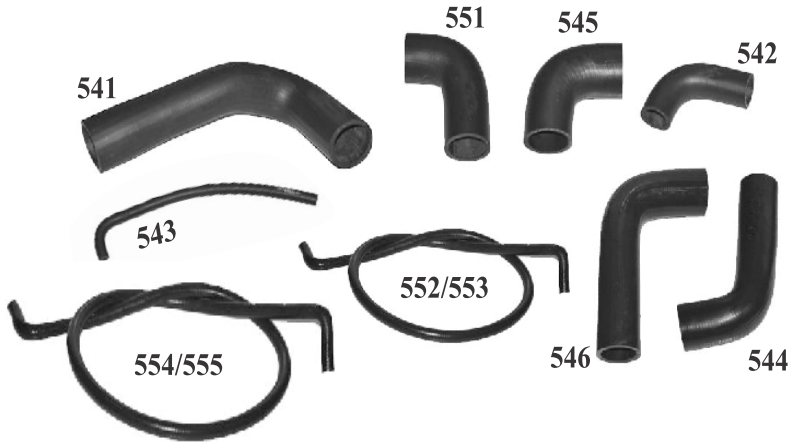

LEYLAND E-COMET, STAG & LYNX

Part No.	S.No.	Description
AP 541		F1972150: Upper Hose Stag & Lynx
AP 542		F1979350: Make up Line Hose Stag & Lynx
AP 543		F1979150: Vent Hose Stag & Lynx
AP 544		F1971350: Elbow Hose Stag
AP 545		F1970750: Lower Hose Stag/Viking
AP 546/602A		F1923250: Elbow Hose Lynx
AP 551		F1972350: L-Bend Hose E-Comet
AP 552/698		F1927850: Hose Rad. Supply Tank E-Comet (Long)
AP 553/697		F1928150: Hose Dat Engine E-Comet (Small)
AP 554		F199850: Coolant Hose 78" Long (BS-III) U1616, U2518, U3123, U4023, U4923
AP 555		F1991250: Coolant Hose 96" Long (BS-III) U1616, U2518, U3118, U3718, U4019, U3518, U4923