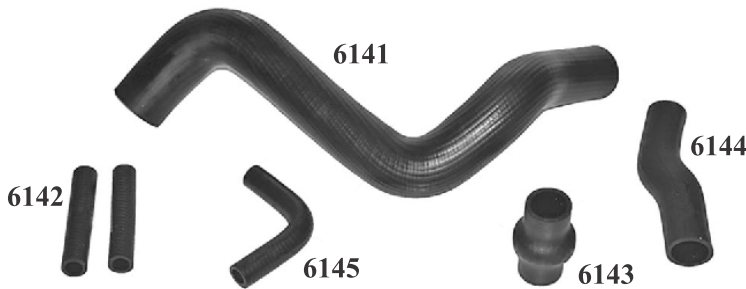

LPT 1613 BS-III (Cowl), LPT 1616 TCIC BS-II SUPER TURBO

Part No.	S.No.	Description
AP 6140		Hose Pipe Set (Set of 6 pcs.)
AP 6141/127	1	Bottom, Radiator To Waterpump Hose
AP 6142/056	2	2 pcs : Cut Piece, (20id X 110mm)
AP 6143/003	3	Rubber Bellow Hose
AP 6144/135	4	Thermostat to Waterpump Hose
AP 6145/104E	5	Elbow Hose, 20id X 105mm