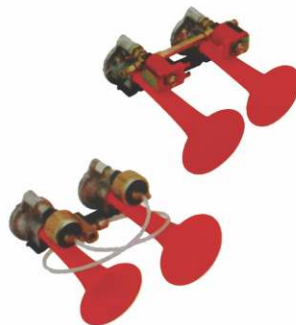

KOBRA TWINTONE HORN

VOLTAGE : 12V
FREQUENCY : HIGH TONE 450 ± 15 HZ
LOW TONE 380 ± 15 HZ
SOUND LEVEL : 105 ± 5 dB
APPLICATION : LCV, HCV