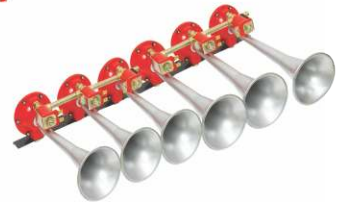

KOBRA 6 PIPE HORN

VOLTAGE : 12V / 24V (COMMON)
FREQUENCY : HIGH TONE 450 ± 15 HZ
LOW TONE 380 ± 15 HZ
SOUND LEVEL : 105 ± 5 dB
APPLICATION : LCV, HCV