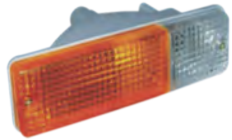

K3K-454-Front Lamp
Suitable for : Massey Ferguson
Bulb Fitment : 12V-21, 12V-5 Watt

₹ 240.00