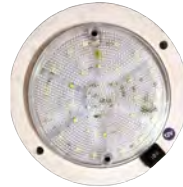

## ROOF LAMP / SIDE INDICATOR SECTION

₹ 105.00

**K3K-19-1505-** Side Indicator Assembly  
Bulb Fitment : Mahindra Bolero

₹ 45.00

**K3K-1608** MURGAN LIGHT

₹ 150.00

**K3K-1601** ROOF LAMP 012 NO  
CHROME WITH 12 LED