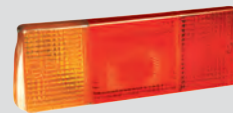

K3K-406L-Spare Lense Tail Lamp
Suitable for : Mahindra & Mahindra Bhumiputra

₹ 60.00