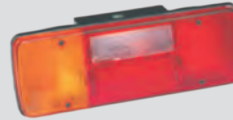

K3K-212- Tail Lamp Assembly (LED)
Suitable for : Tata 4 Chamber
Bulb Fitment : LED

₹ 120.00