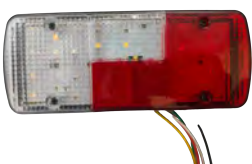

K3K-224 Tail Lamp Assy.
Suitable for : Tata Super
Bulb Fitment : LED

₹ 850.00

K3K-445F Front Lamp Assy. Right
Suitable for : Farmtrac/Eicher/Sonalika
Bulb Fitment :