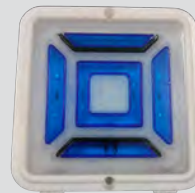

₹ 420.00

**K3K-1638**-ROOF LAMP 1000 NO WITH SWITCH WITH LED

₹ 330.00

**K3K-1639**-ROOF LAMP 3600 NO WITH NIGHT LAMP WITH SWITCH BUTTON 12V-24V

₹ 480.00

**K3K-1640**-ROOF LAMP CABIN LAMP 20-20 UNIVERSAL WITH SMD WITH SWITCH WITH DRL NIGHT LAMP 12V-24V