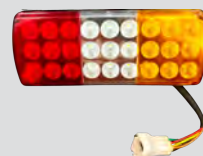

₹ 315.00

K3K-074-FOG LAMP MEGA HUNTER
Suitable for : UNIVERSAL
Bulb Fitment : 18 LED WHITE 12V/24V
WITH SWITCH