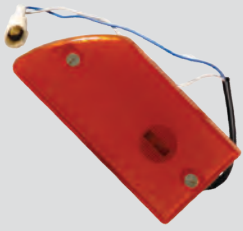

ROOF LAMP / SIDE INDICATOR SECTION