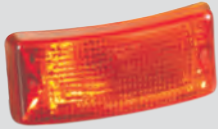

₹ 45.00

**K3K-11-1010L-Side Lamp Glass**  
Suitable for : Tata LP  
Bulb Fitment :

₹ 75.00

**K3K-213-L-Side Lamp Glass (Yellow)**  
Suitable for : Tata 709  
Bulb Fitment :

₹ 75.00

**K3K-11-1011AL-Side Lamp Glass (White)**  
Suitable for : Tata 709 D/C  
Bulb Fitment :