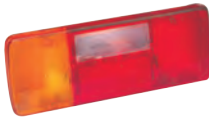

K3K-206-L- Tail Lamp Glass
Suitable for : Tata 4 Chamber (1st)
Bulb Fitment :

₹ 150.00